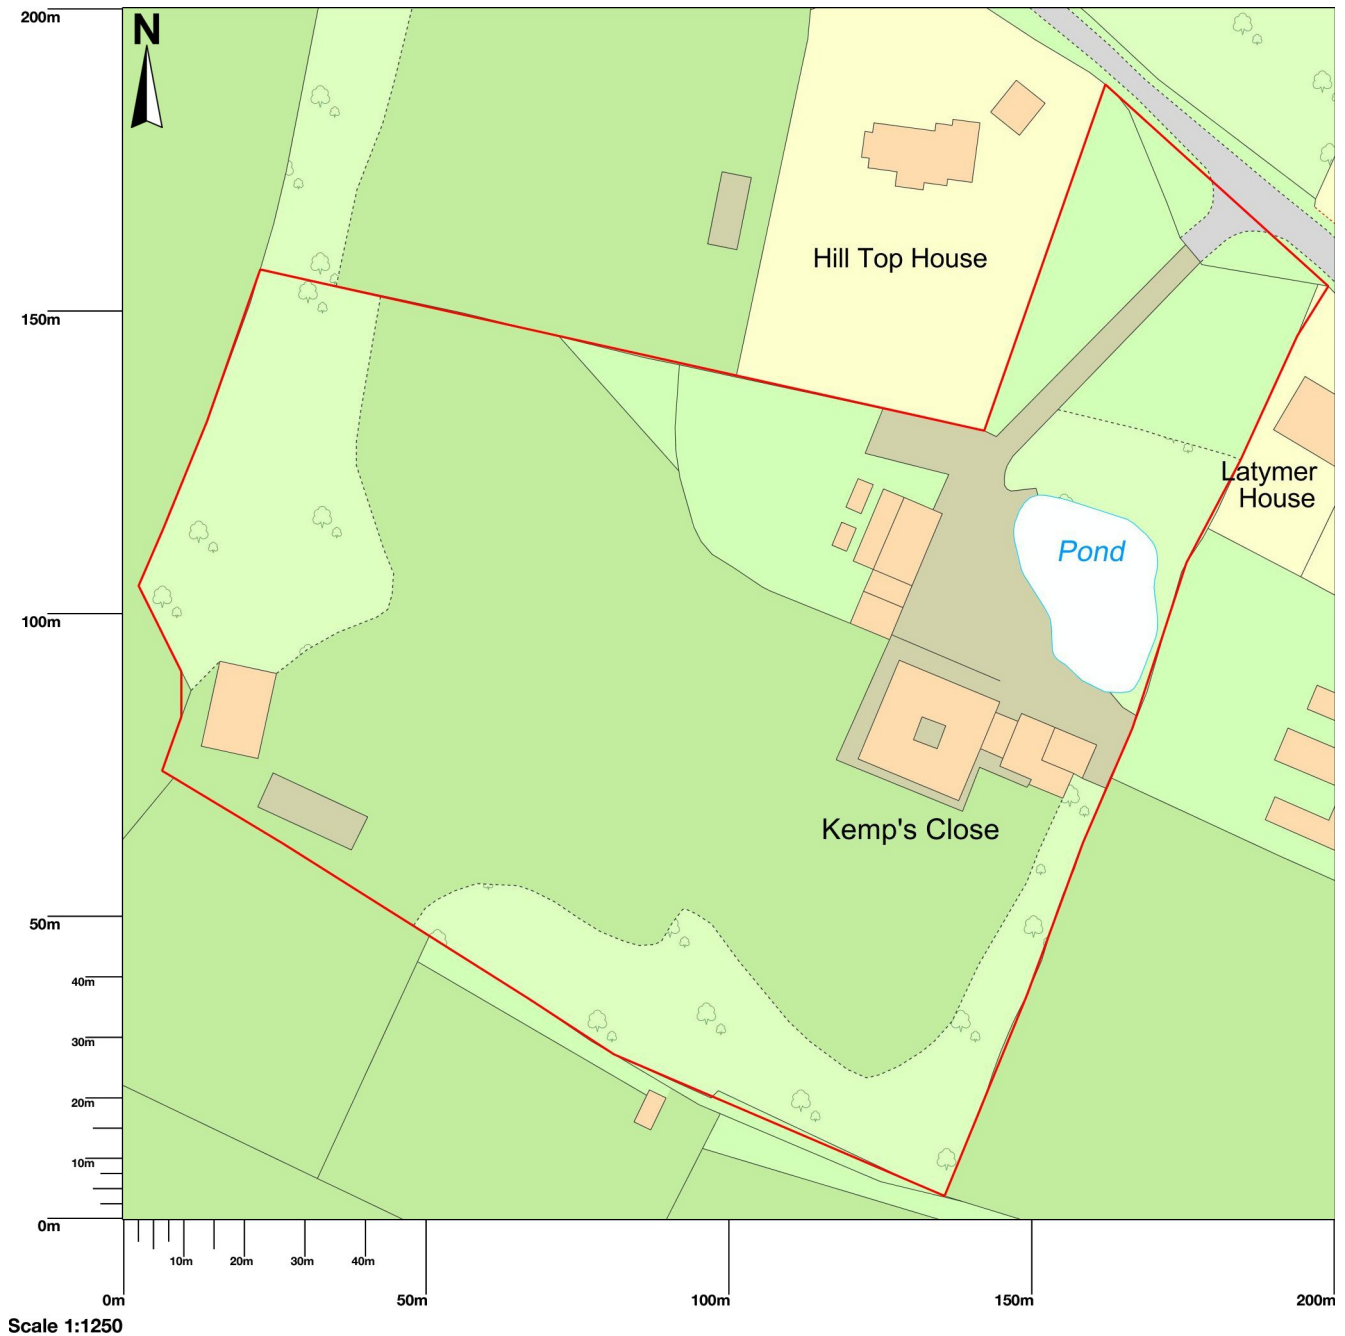

Kemps Vineyard, Kemp's Close, Church Street, Hargrave, Wellingborough, NN9 6BW

Map area bounded by: 503346,270560 503546,270760. Produced on 07 October 2021 from the OS National Geographic Database. Reproduction in whole or part is prohibited without the prior permission of Ordnance Survey. © Crown copyright 2021. Supplied by UKPlanningMaps.com a licensed OS partner (100054135). Unique plan reference: p4b/uk/699936/947574